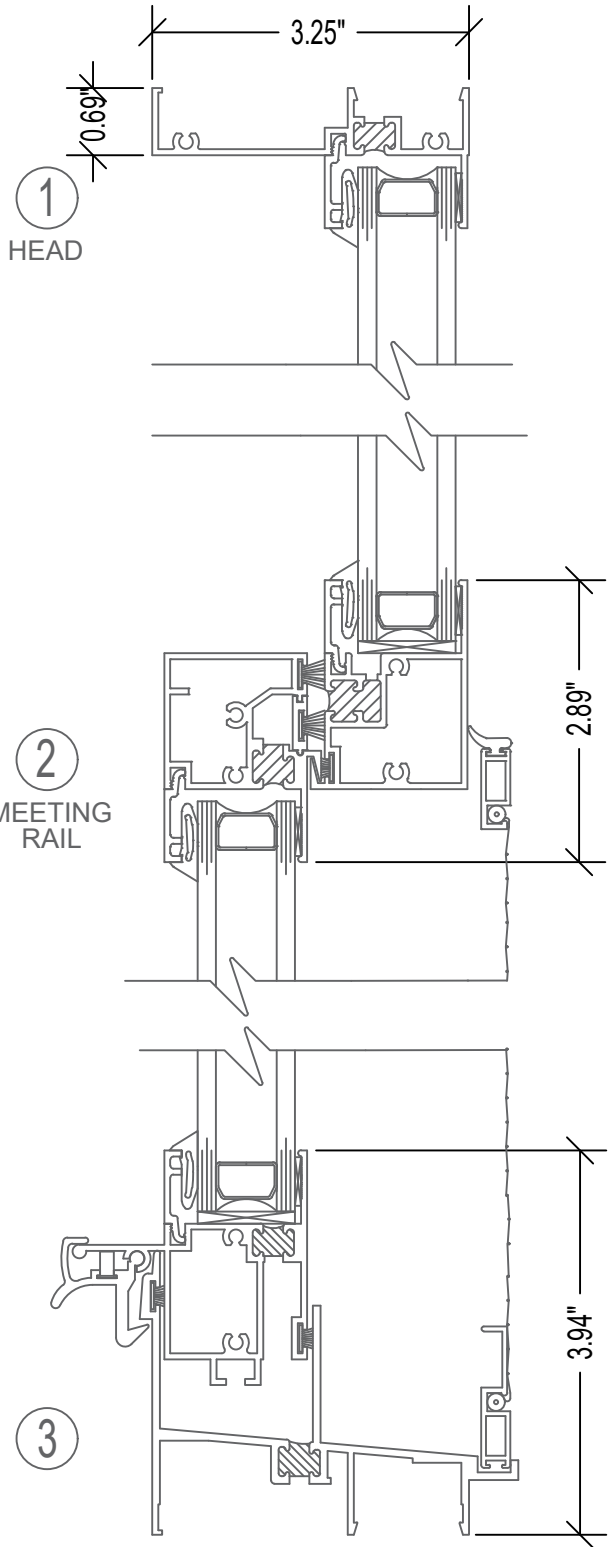

700 SERIES 3 1/4" SH

SINGLE HUNG MULLED TO FIXED

STERGIS
WINDOWS & DOORS

700 SERIES / 5