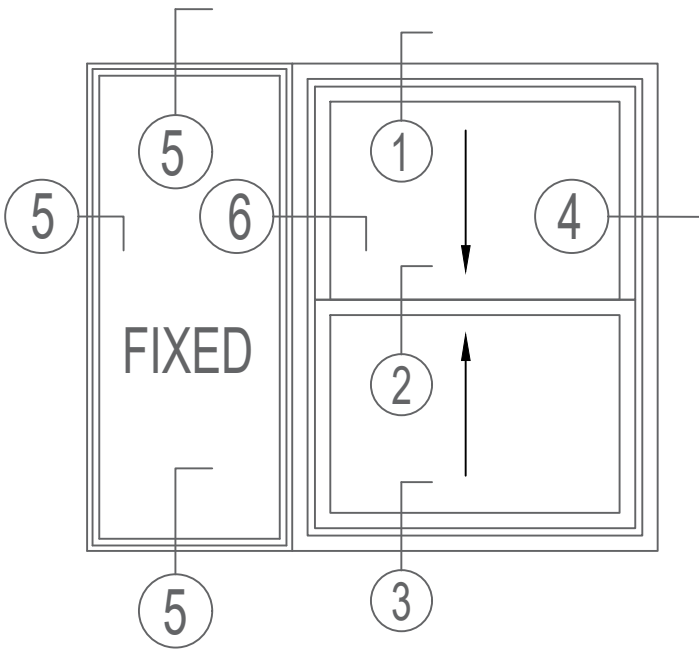

700 SERIES 3 1/4" SH

SINGLE HUNG MULLED TO FIXED

STERGIS
WINDOWS & DOORS

700 SERIES / 5